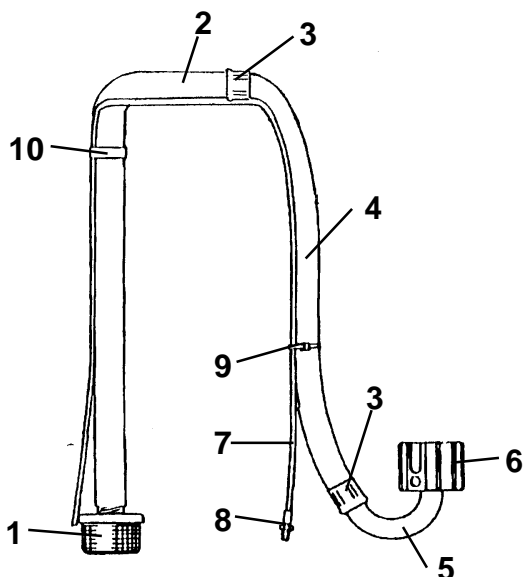

SUCTION ASSEMBLIES

FIGURE 20

PN. 331-238 (400E,500E,600E Lo-Boy)

FIGURE 20 PARTS LIST		
ITEM NO.	PART NO.	DESCRIPTION
1	331-217	Inlet Strainer
*	331-290	Suction Hose Ass'y Incl. Items 1,2,3,4,5,6
2	331-384	Suction Tube
3	331-281	Ferrule
4	331-383	Suction Hose
5	331-035	Suction Elbow
6	331-034	Suction Nut
*	331-231	Bypass Hose Ass'y Incl. Items 7 & 8
7	111-013	Bypass Hose
8	331-090	Fitting
9	111-016	Nylon Tie
10	331-135	Spring Clip

FIGURE 21

FIGURE 21 PARTS LIST		
ITEM NO.	PART NO.	DESCRIPTION
1	331-036T	O-Ring, PTFE
2	331-034	Nut - Suction
3	331-035	Suction Elbow

FIGURE 22

PN 331-272 (600E Hi-Boy)

FIGURE 22 PARTS LIST		
ITEM NO.	PART NO.	DESCRIPTION
1	331-034	Suction Nut
2	331-292	Suction Seat Ass'y
3	331-237	Bypass Hose
4	331-135	Spring Clip
5	331-285	Inlet Tube
6	141-008	Filter