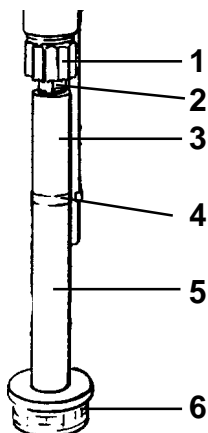

SUCTION ASSEMBLIES

FIGURE 20

PN. 331-238 (400E,500E,600E Lo-Boy)

FIGURE 20 PARTS LIST		
ITEM NO.	PART NO.	DESCRIPTION
1	331-217	Inlet Strainer
*	331-290	Suction Hose Ass'y Incl. Items 1,2,3,4,5,6
2	331-384	Suction Tube
3	331-281	Ferrule
4	331-383	Suction Hose
5	331-035	Suction Elbow
6	331-034	Suction Nut
*	331-231	Bypass Hose Ass'y Incl. Items 7 & 8
7	111-013	Bypass Hose
8	331-090	Fitting
9	111-016	Nylon Tie
10	331-135	Spring Clip

FIGURE 21

FIGURE 21 PARTS LIST		
ITEM NO.	PART NO.	DESCRIPTION
1	331-036T	O-Ring, PTFE
2	331-034	Nut - Suction
3	331-035	Suction Elbow

FIGURE 22

PN 331-272 (600E Hi-Boy)

FIGURE 22 PARTS LIST		
ITEM NO.	PART NO.	DESCRIPTION
1	331-034	Suction Nut
2	331-292	Suction Seat Ass'y
3	331-237	Bypass Hose
4	331-135	Spring Clip
5	331-285	Inlet Tube
6	141-008	Filter